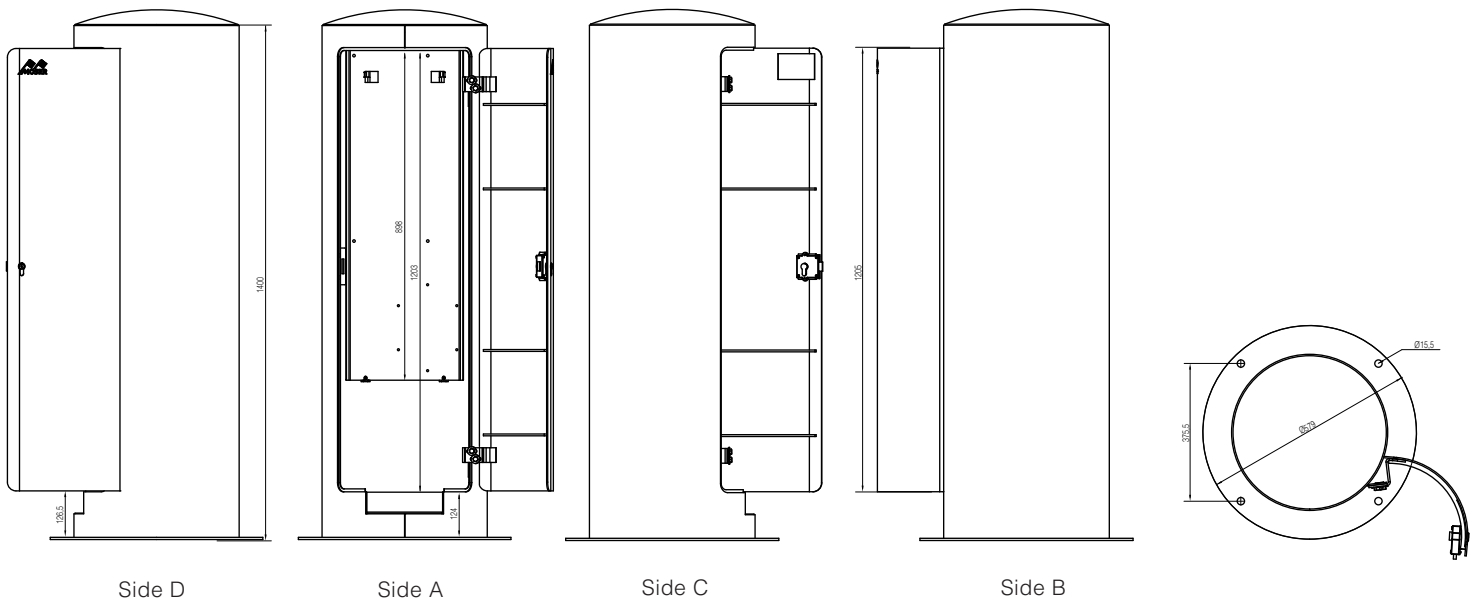

## PRODUCT DATA SHEET

PAGE 1/2

Stainless steel energy bollard  
Type GEPRX, Empty housing  
Item no. MS62490001C

### TECHNICAL DATA

Dimensions:	450x1400mm (DxH)
Ingress protection:	IP44
Protection class:	I
Material:	V2A stainless steel (1.4301)
Color:	anthracite
Equipment:	Empty housing, without equipment
Weight:	approx. 84kg

**PRODUCT DATA SHEET**  
PAGE 2/2

**DIMENSIONS**

Side D

Side A

Side C

Side B

All dimensions in millimeters.

Modifications and errors excepted. No liability accepted for printing errors.  
Our terms of delivery and payment apply.