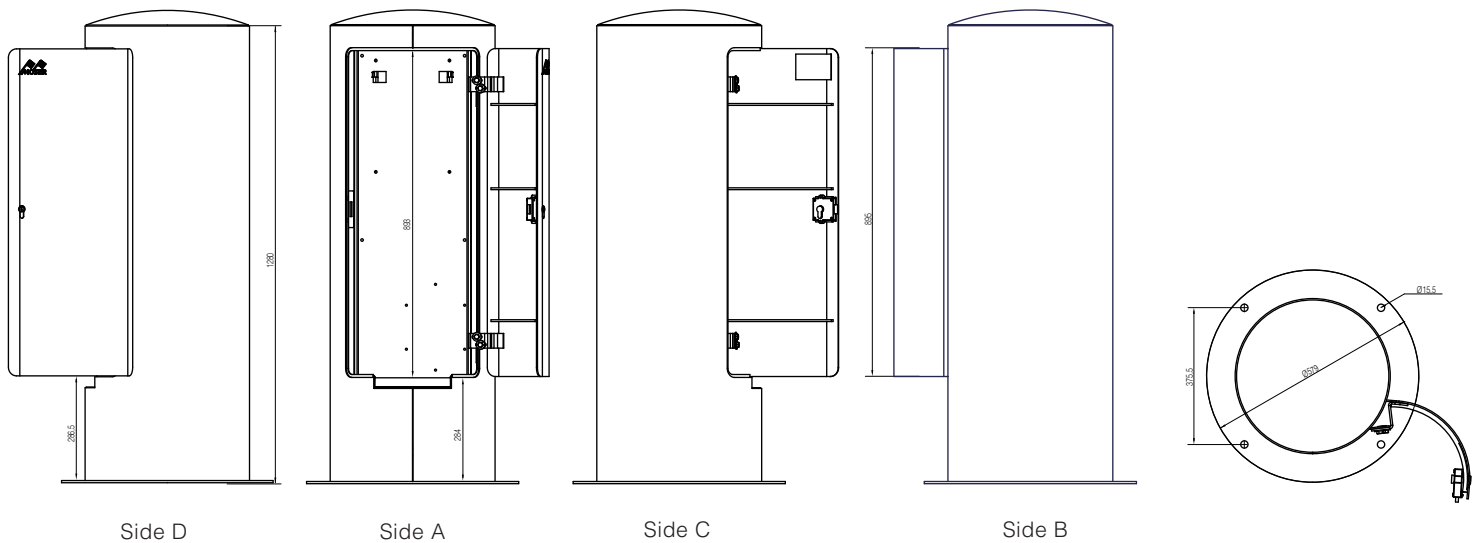

PRODUCT DATA SHEET

PAGE 1/2

Stainless steel energy bollard
Type GEPRX, Empty housing
Item no. MS62480001C

TECHNICAL DATA

| | |
|---------------------|----------------------------------|
| Dimensions: | 450x1280mm (DxH) |
| Ingress protection: | IP44 |
| Protection class: | I |
| Material: | V2A stainless steel (1.4301) |
| Color: | anthracite |
| Equipment: | Empty housing, without equipment |
| Weight: | approx. 76kg |

PRODUCT DATA SHEET

PAGE 2/2

DIMENSIONS

All dimensions in millimeters.

Modifications and errors excepted. No liability accepted for printing errors.
Our terms of delivery and payment apply.