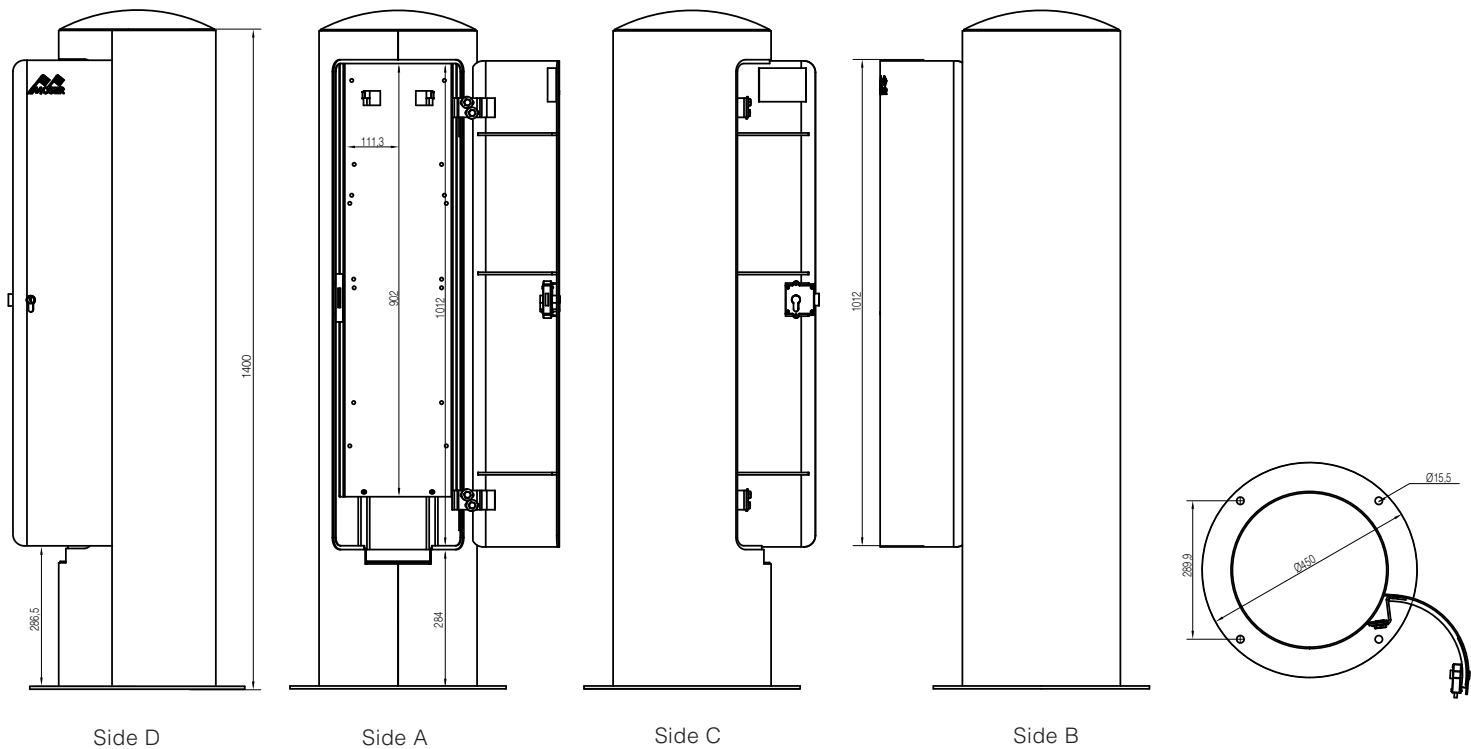

PRODUCT DATA SHEET

PAGE 1/2

Stainless steel energy bollard
Type EPRX, Empty housing
Item no. MS62360001C

TECHNICAL DATA

Dimensions:	330x1400mm (DxH)
Ingress protection:	IP44
Protection class:	I
Material:	V2A stainless steel (1.4301)
Color:	anthracite
Equipment:	Empty housing, without equipment
Weight:	approx. 62kg

PRODUCT DATA SHEET
PAGE 2/2

DIMENSIONS

Side D

Side A

Side C

Side B

All dimensions in millimeters.

Modifications and errors excepted. No liability accepted for printing errors.
Our terms of delivery and payment apply.