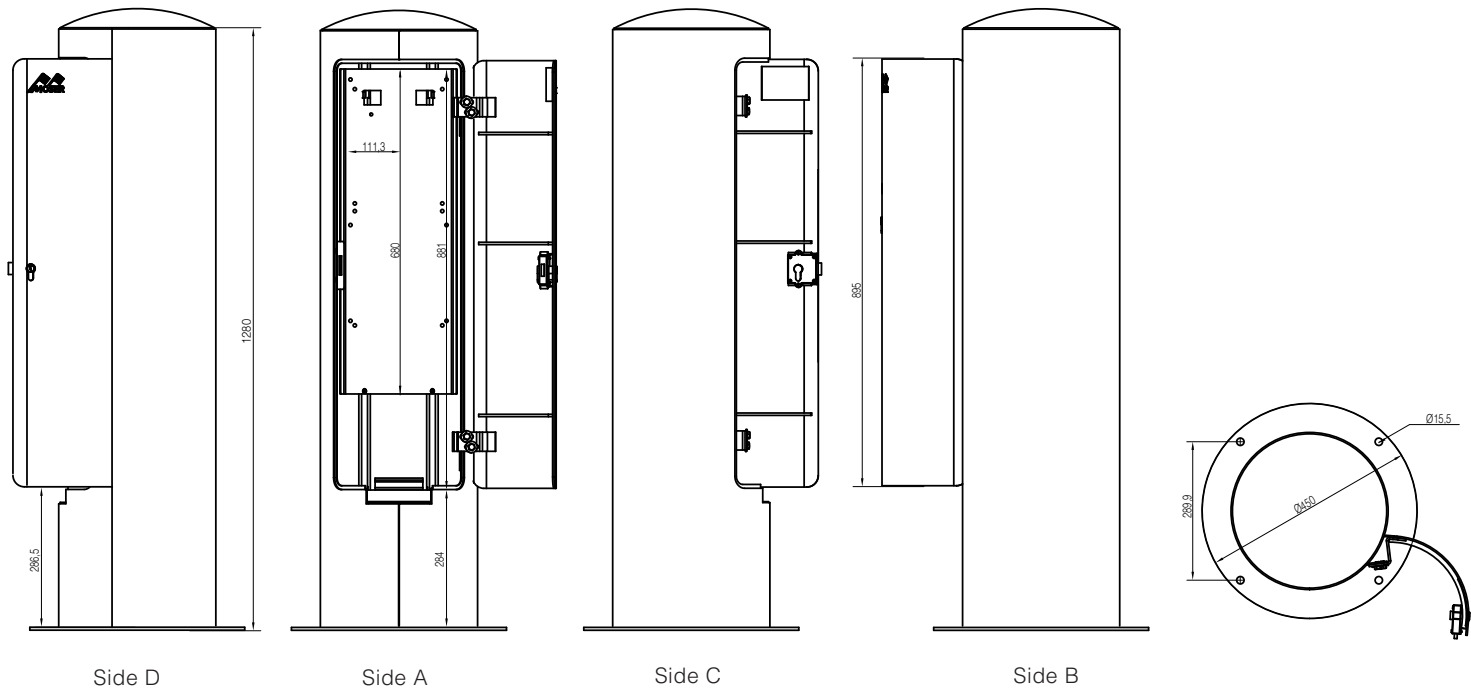

PRODUCT DATA SHEET

PAGE 1/2

Stainless steel energy bollard
Type EPRX, Empty housing
Item no. MS62350001C

TECHNICAL DATA

Dimensions:	330x1280mm (DxH)
Ingress protection:	IP44
Protection class:	I
Material:	V2A stainless steel (1.4301)
Color:	anthracite
Equipment:	Empty housing, without equipment
Weight:	approx. 57kg

PRODUCT DATA SHEET
PAGE 2/2

DIMENSIONS

All dimensions in millimeters.

Modifications and errors excepted. No liability accepted for printing errors.
Our terms of delivery and payment apply.