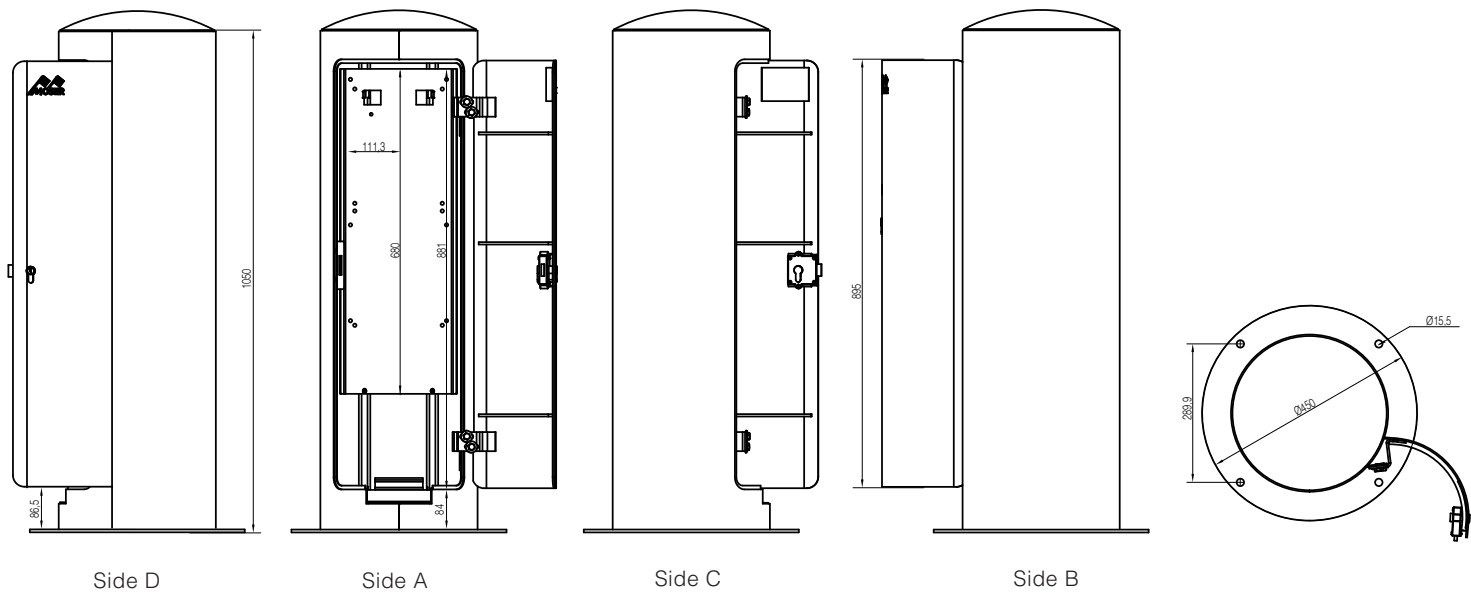

PRODUCT DATA SHEET

PAGE 1/2

Stainless steel energy bollard
Type EPRX, Empty housing
Item no. MS62340001C

TECHNICAL DATA

| | |
|---------------------|----------------------------------|
| Dimensions: | 330x1050mm (DxH) |
| Ingress protection: | IP44 |
| Protection class: | I |
| Material: | V2A stainless steel (1.4301) |
| Color: | anthracite |
| Equipment: | Empty housing, without equipment |
| Weight: | approx. 47kg |

PRODUCT DATA SHEET
PAGE 2/2

DIMENSIONS

All dimensions in millimeters.

Modifications and errors excepted. No liability accepted for printing errors.
Our terms of delivery and payment apply.