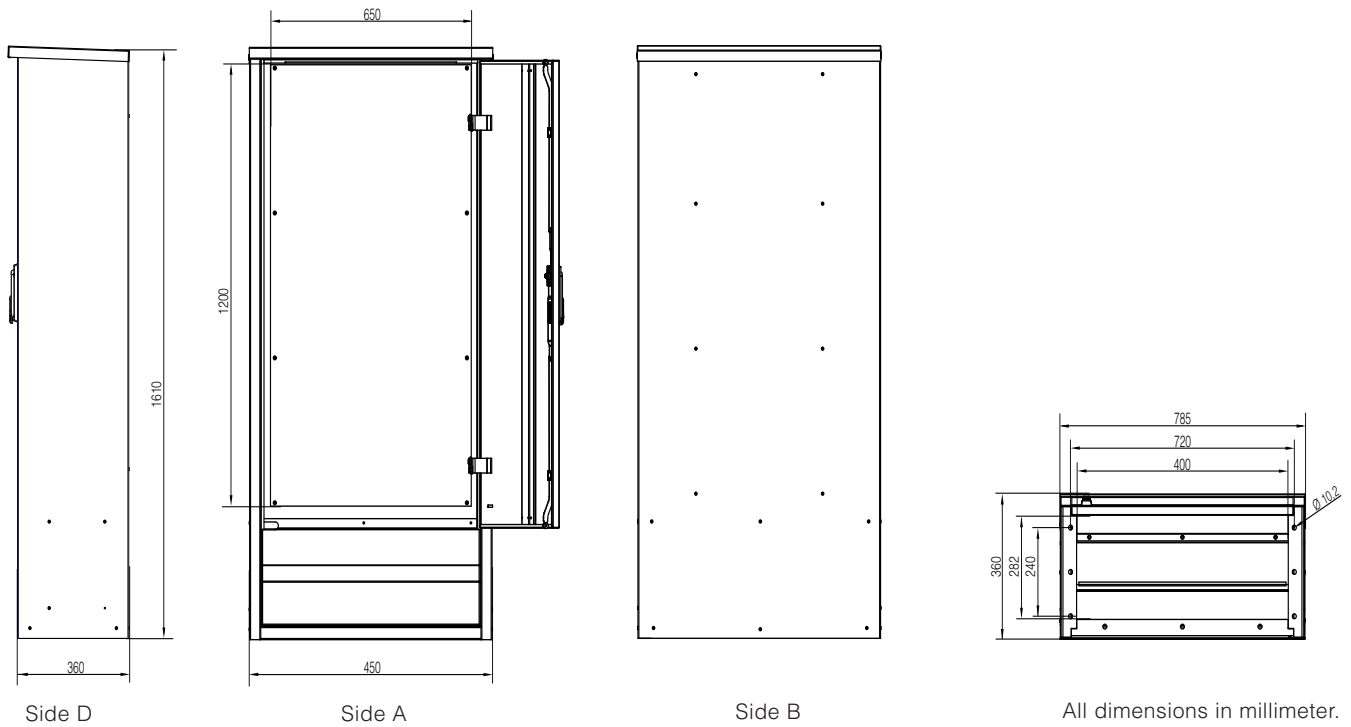

PRODUCT DATA SHEET

PAGE 1/2

Stainless steel standing distributor
Type ESV4, Empty housing
Item no. MS62292004

TECHNICAL DATA

Dimensions:	785x360x1610mm (WxDxH)
Ingress protection:	IP44
Protection class:	I
Material:	V2A stainless steel (1.4301)
Color:	Visible sides polished (K240)
Equipment:	Empty housing, without equipment
Weight:	approx. 85kg

PRODUCT DATA SHEET

PAGE 2/2

DIMENSIONS

Modifications and errors excepted. No liability accepted for printing errors.
Our terms of delivery and payment apply.