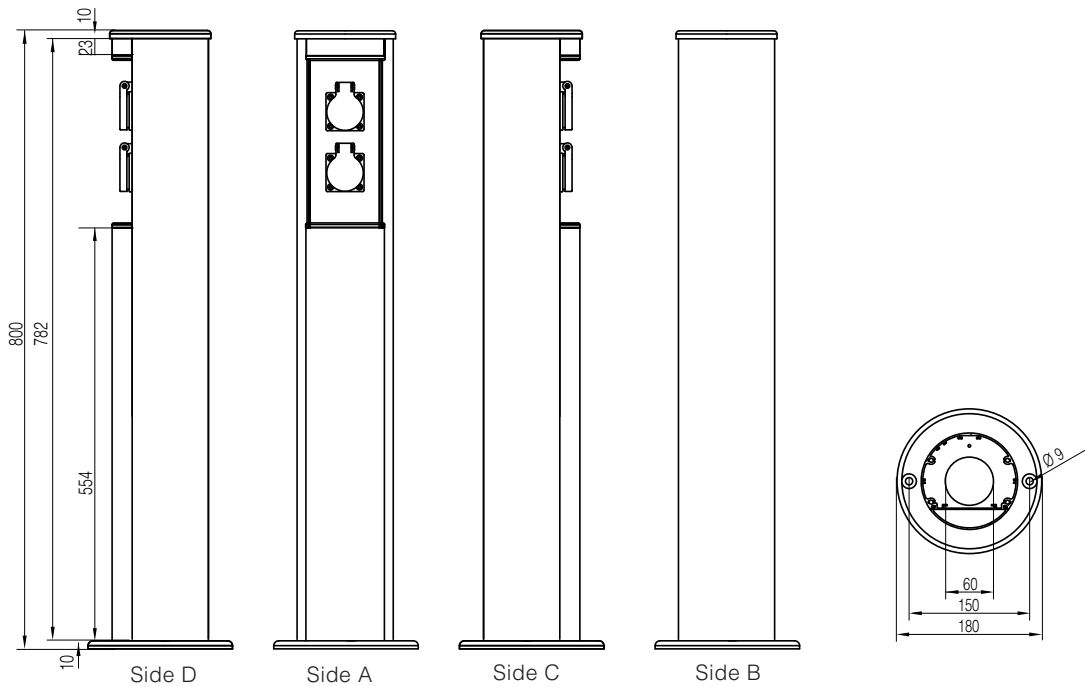

#### TECHNICAL DATA

Dimensions:	120x800mm (DxH)
Ingress protection:	IP44
Protection class:	I
Material:	Aluminum, anodized E6/EV1
Color:	anthracite
Equipment:	2 x Protective contact socket 16A 2P+E 230V
max. back-up fuse:	16A (with RCD on-site 0,03A)
Power supply terminals:	2x3x4qmm
Weight:	approx. 3,5kg

### DIMENSIONS

All dimensions in millimeters.