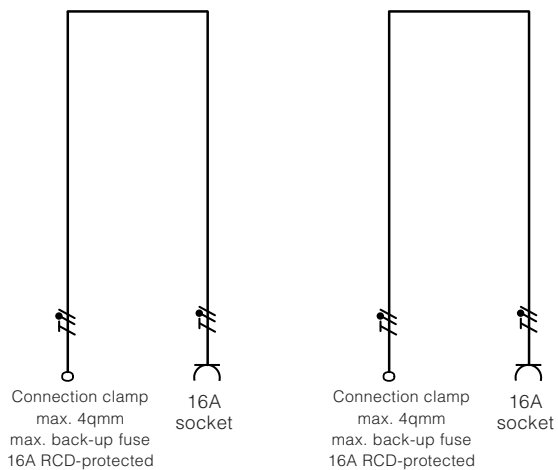

Modifications and errors excepted. No liability accepted for printing errors.
Our terms of delivery and payment apply.