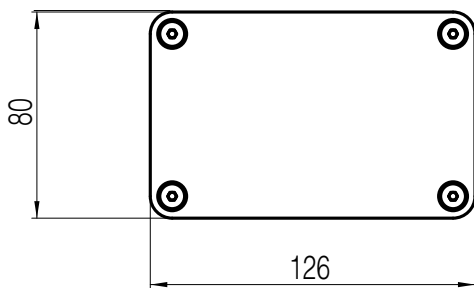

PRODUCT DATA SHEET

PAGE 1/1

MS10 Blind cover
item no. MB10050010

TECHNICAL DATA

Dimensions:	126x80x5mm (WxDxH)
Material:	Aluminum, anodized E6/EV1
Color:	silver
Mounting material:	4 x Countersunk screw M5x16 A2
Weight:	approx. 0,2kg

DIMENSIONS

All dimensions in millimeters.