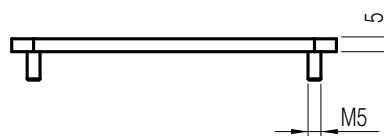

PRODUCT DATA SHEET

PAGE 1/1

MS10 Blind cover
item no. MB10050010

TECHNICAL DATA

Dimensions:	126x80x5mm (WxDxH)
Material:	Aluminum, anodized E6/EV1
Color:	silver
Mounting material:	4 x Countersunk screw M5x16 A2
Weight:	approx. 0,2kg

DIMENSIONS

All dimensions in millimeters.